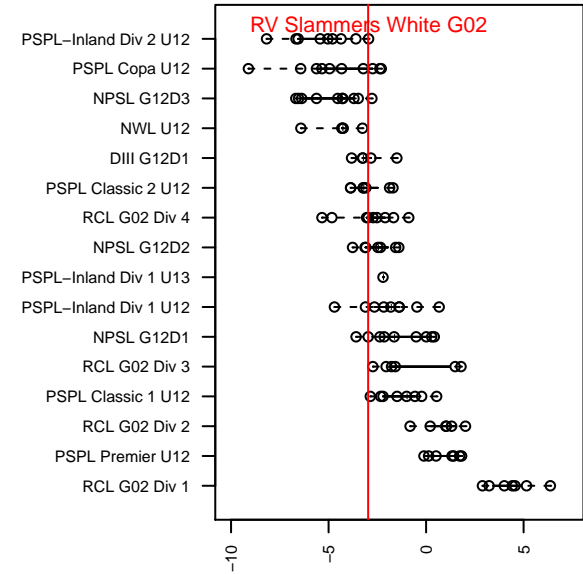

**attack and defense rating
relative to others at age
and all opponents in last 13 months**