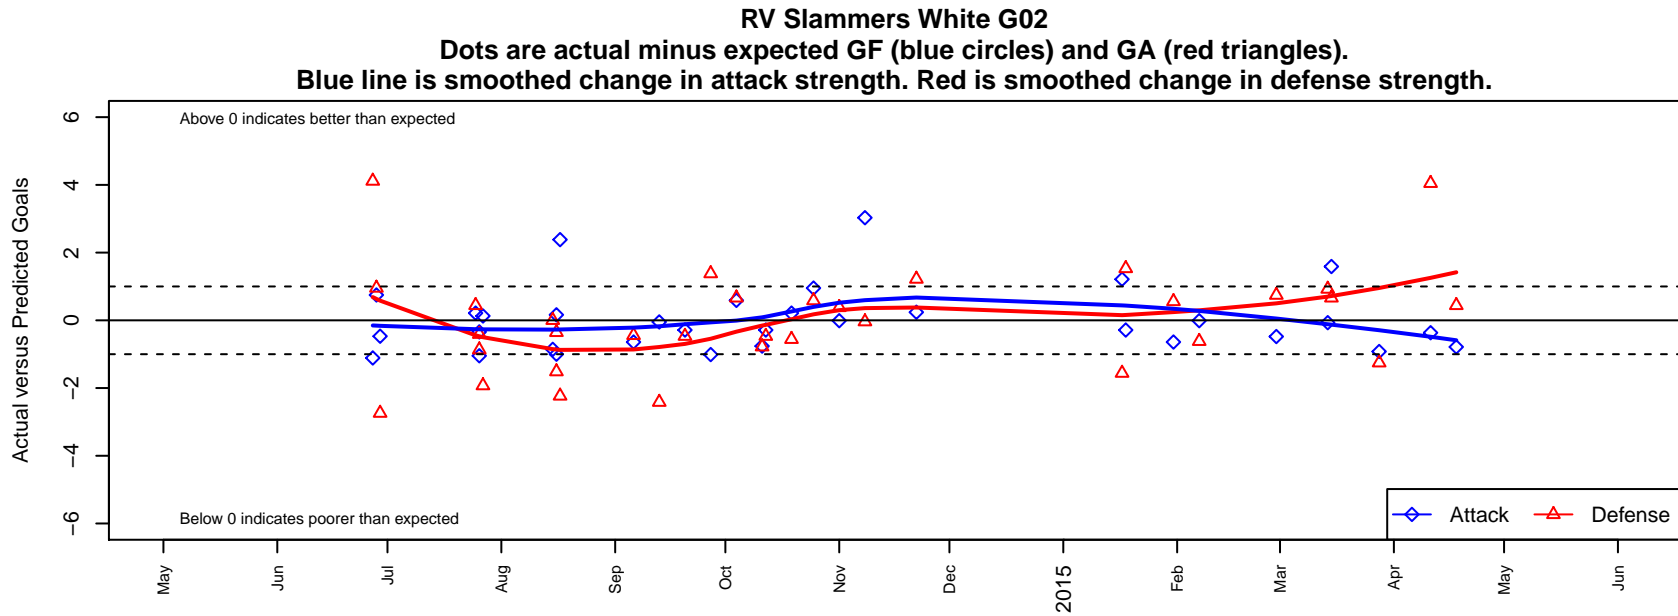

**attack and defense variance (black dot)
relative to other teams
and top 10 in region**

**attack and defense rating
relative to others at age
and all opponents in last 13 months**

RV Slammers White G02

Rainier Valley Slammers
Auburn, WA
G02 total strength=509
attack=0.43 defense=0.31
fall league = RCL G02 Div 4
spr league = Win RCL G02 Div 4
notes= Perry 2013

alt names used:
RVS G02 White
RVS G02 White
RVS Slammers G02 White
RVS G02 White
RVS Slammers G02 White
RVS Slammers G02 White

Venues played:
2014 RVS Classic GU12
2014 Crossfire Select Cup GU12 Silver
2014 Mt Hood Challenge U12
2014 RCL G02 Div 4
2014 Win RCL G02 Div 4
2014 WYS Presidents Cup G02 Division 2