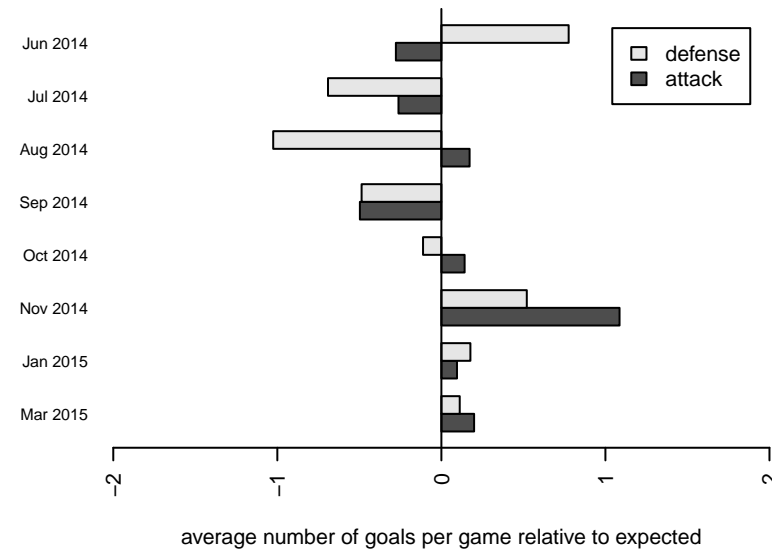

Performance relative to 13 month average