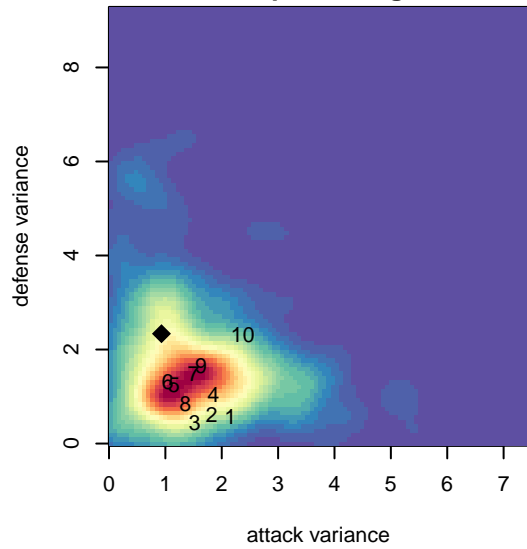

RV Slammers White G02

Rainier Valley Slammers
 Auburn, WA
 G02 total strength=509
 attack=0.43 defense=0.31
 fall league = RCL G02 Div 4
 spr league = Win RCL G02 Div 4
 notes= Perry 2013

alt names used:
 RVS G02 White
 RVS G02 White
 RVS Slammers G02 White
 RVS G02 White
 RVS Slammers G02 White
 RVS Slammers G02 White

Venues played:
 2014 RVS Classic GU12
 2014 Crossfire Select Cup GU12 Silver
 2014 Mt Hood Challenge U12
 2014 RCL G02 Div 4
 2014 Win RCL G02 Div 4
 2014 WYS Presidents Cup G02 Division 2

**attack and defense variance (black dot)
relative to other teams
and top 10 in region**