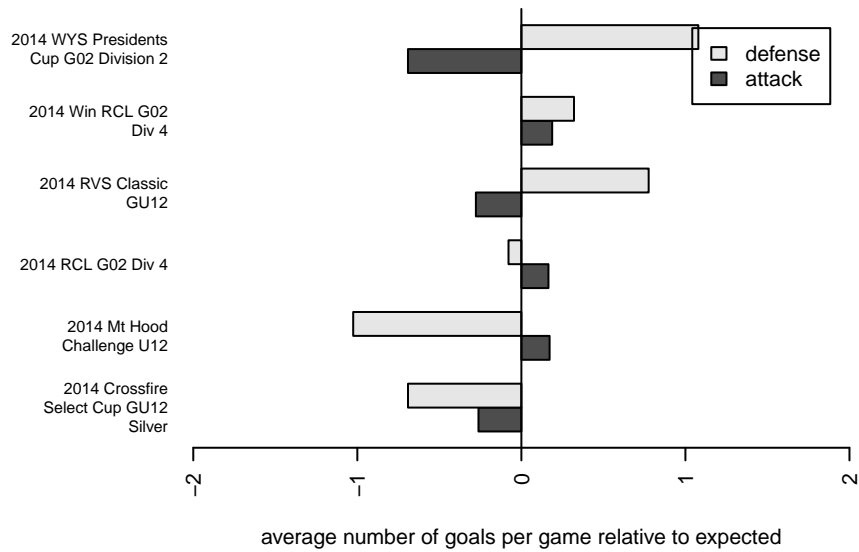

Performance relative to 13 month average